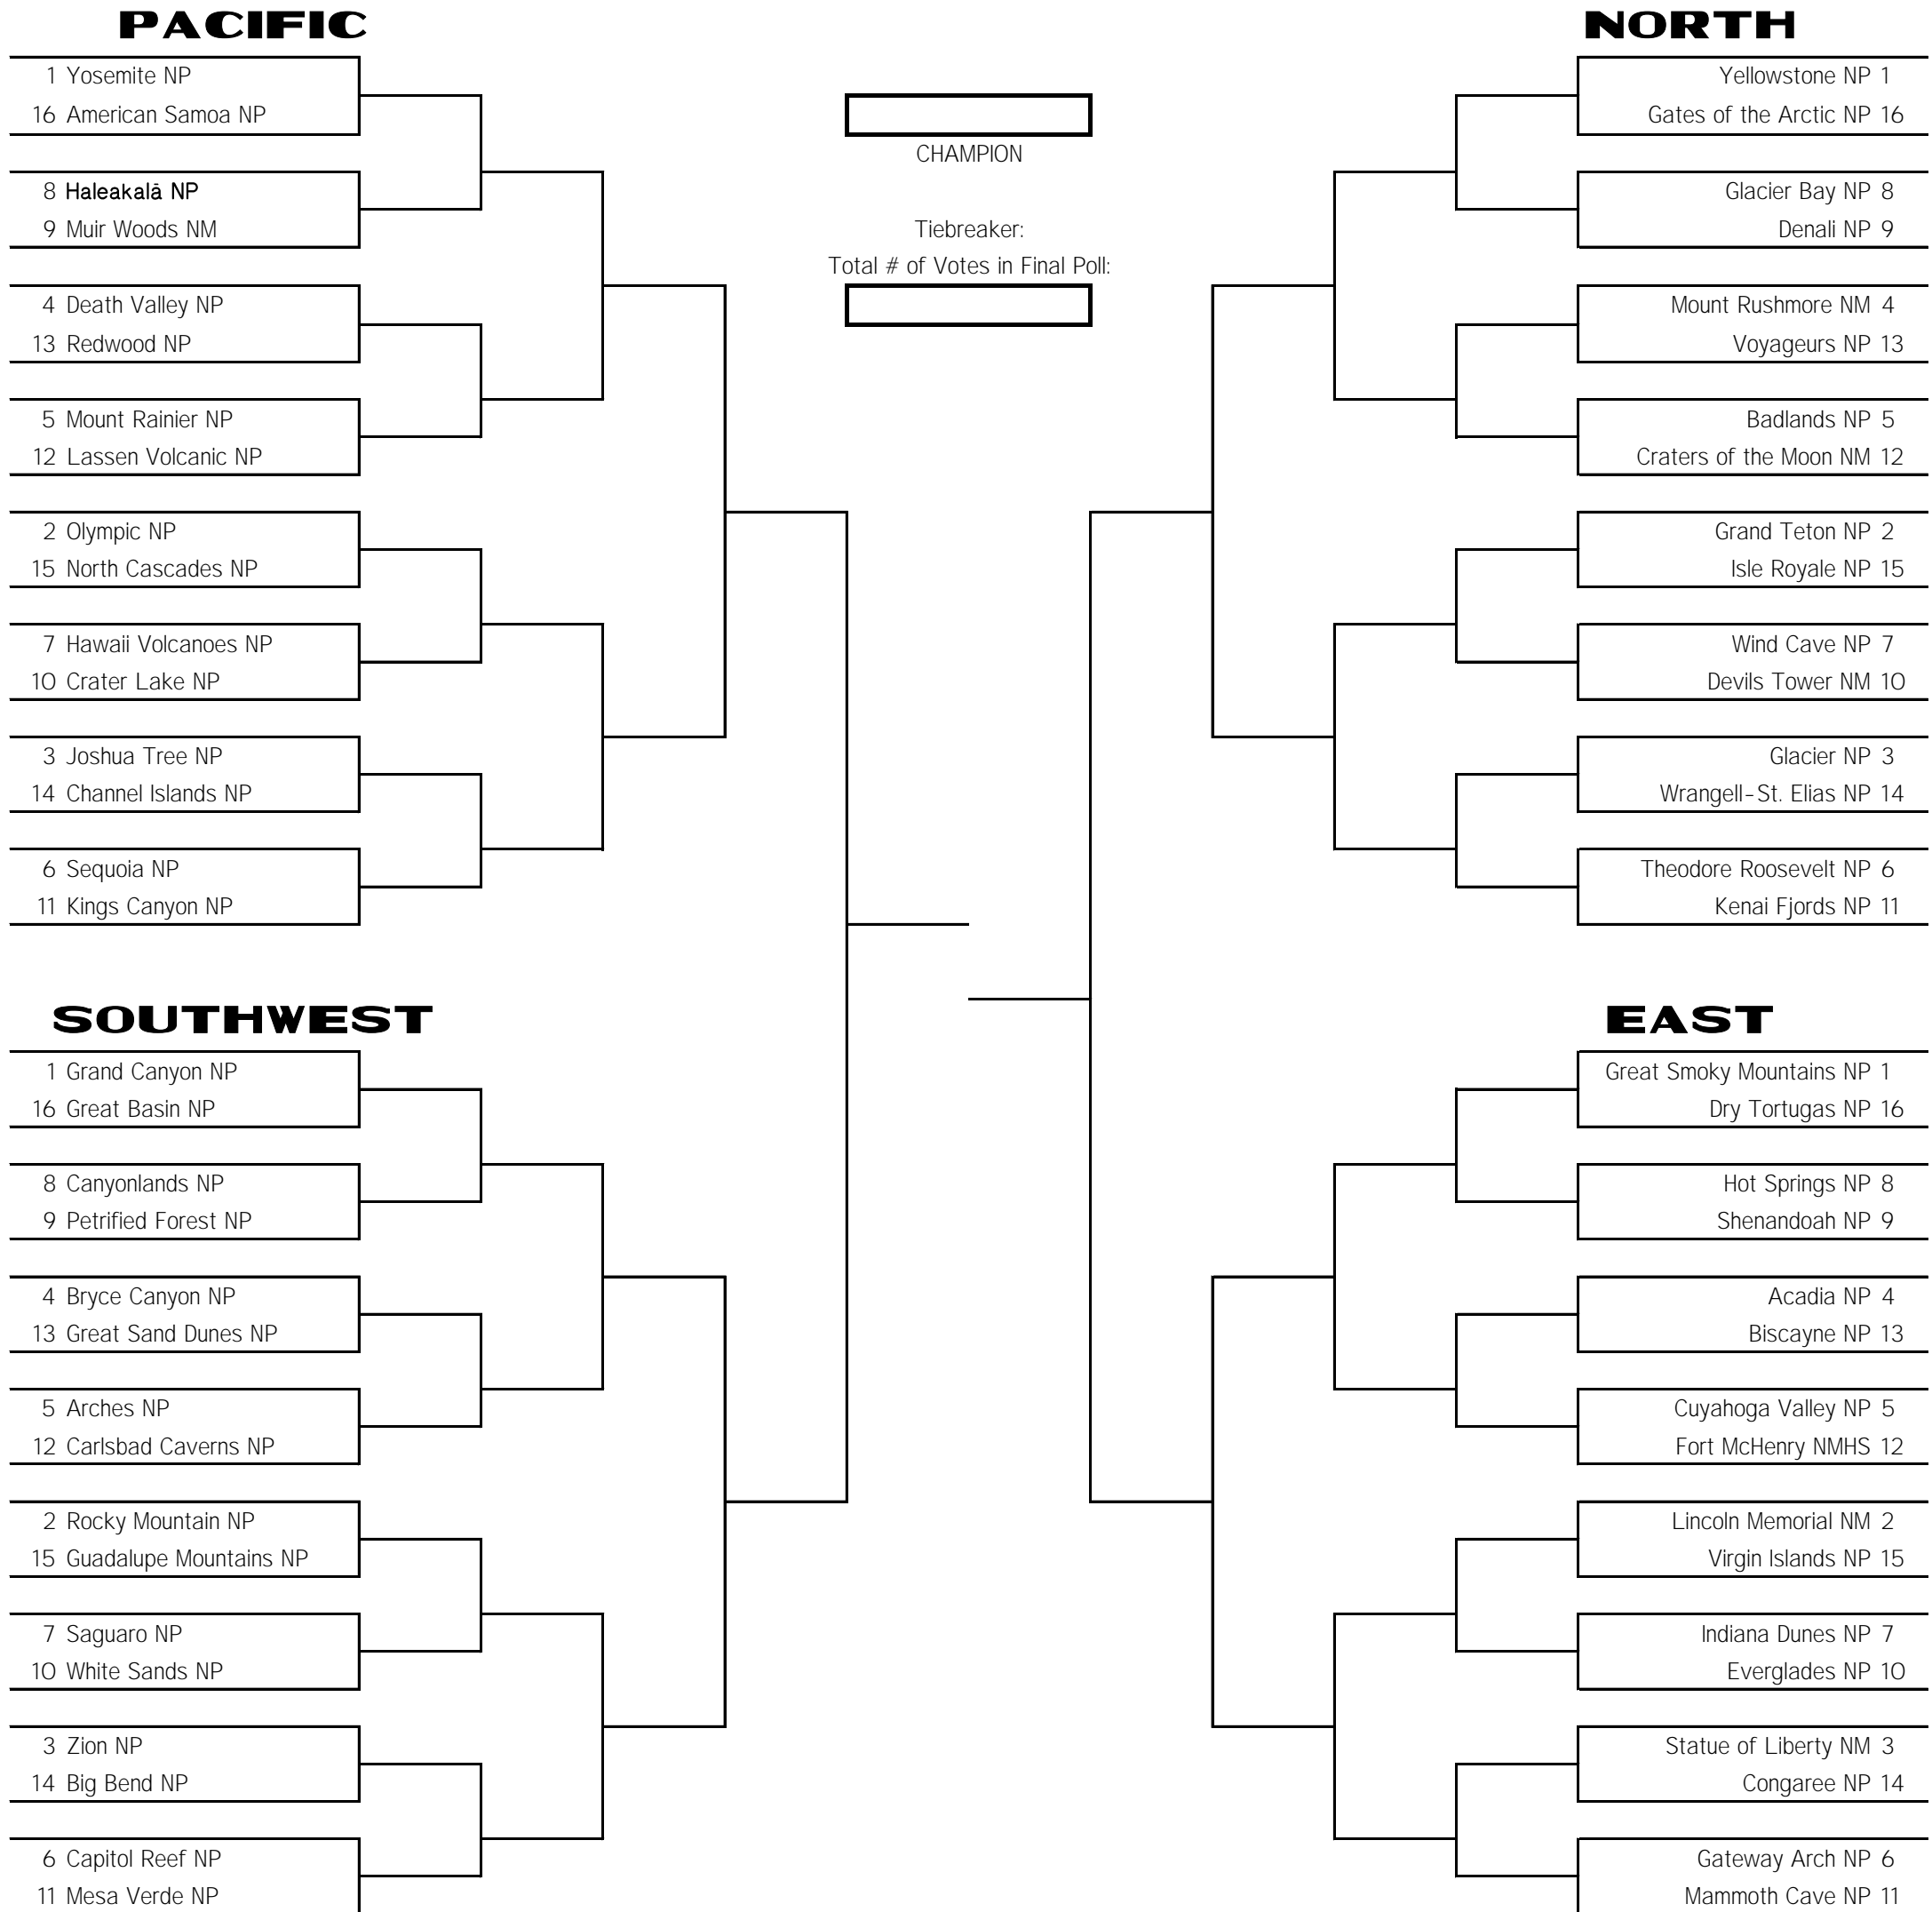

#NationalParkPlayoff 2020

Helping you #FindYourPark, one matchup at a time. What will be your favorite park to visit when we can travel again?

SCHEDULE

All rounds are 24 hour Twitter polls, starting 9am EDT/6am PDT

FIRST ROUND

- 1/16 games: May 4
- 2/15 games: May 5
- 3/14 games: May 6
- 4/13 games: May 7
- 5/12 games: May 8
- 6/11 games: May 9
- 7/10 games: May 10
- 8/9 games: May 11

SECOND ROUND

- 1/8 games: May 13
- 2/7 games: May 14
- 3/6 games: May 15
- 4/5 games: May 16

SWEET SIXTEEN

- 1/4 games: May 18
- 2/3 games: May 19

ELITE EIGHT

May 21

FINAL FOUR

May 23

CHAMP FINAL

May 25